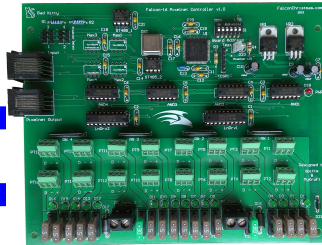

Falcon FPD
\$115/assembled

E1.31 Ethernet

Pixelnet

DMX

Lights

Falcon-16

\$95/assembled

16 strings

2

\$40

16K ch Pixelnet

Etherdongle

Falcon-16

16 strings

3

\$40