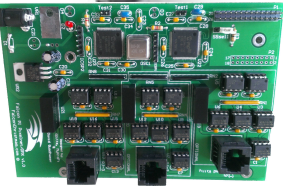

Audio

1

\$40

1080p Video

Total: 32K Channels

6K DMX

16K ch Pixelnet

16K ch Pixelnet

Falcon FPD
\$115/assembled

E1.31 Ethernet

Pixelnet

DMX

Lights

Falcon-16

\$95/assembled

16 strings

San Devices E682

16 strings

Lights

4

\$40

J1SYS P12R

12 strings