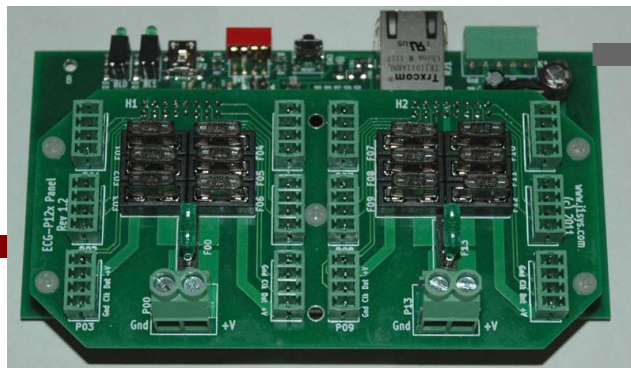

San Devices E682

16 strings

Lights

4

\$40

J1SYS P12R

12 strings