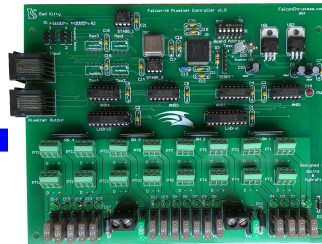

2

\$40

16K ch Pixelnet

Etherdongle

Falcon-16

16 strings

3

\$40

San Devices E682

16 strings

Lights

4

\$40

J1SYS P12R

12 strings