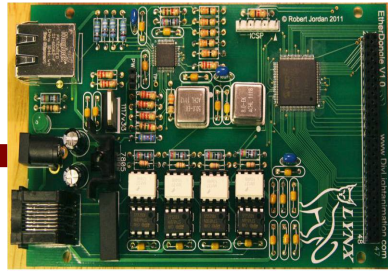

$95/assembled

16 strings

2

$40

16K ch Pixelnet

Etherdongle